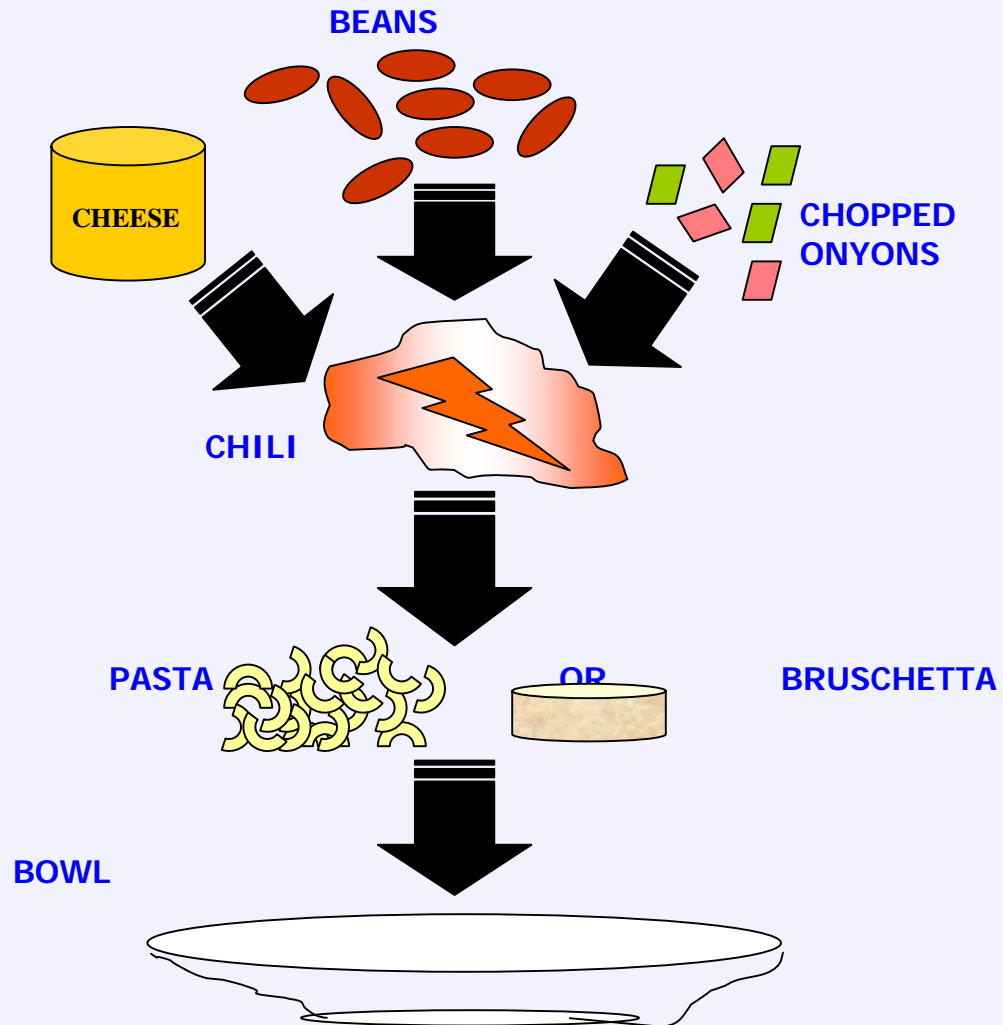

ASSEMBLY DIAGRAM - CHILI FIVE-WAY

Exploded View

Alternate assembly:

- (1) Pasta covered with garnishes, then chili over all
- (2) Omit some items as optional, e.g. beans, onyons
- (3) Use 2-3 types of cheese in same assembly

Specifications:

Chili Choices: Vegetarian Chili, Texas Chili (meat), or Red Gold Black Green Chili
 Onyon Choices: Red, Vidalia, or Scallions
 Cheese Choice: mixed cheddar-mozarella: take it or leave it
 Beans Choice: Red beans: take them or leave them
 Optional: Beano (before meal), Bruschetta separately or as alternate to pasta, Jalapeño corn bread
 Customer to supply own bowl, utensils, and table manners

Dwn by: WSL
Ckd by: SMN, DDC, PPP

Typical Assembly - Consumer can alter specifications to suit own tastes

Date: 05 May MMI